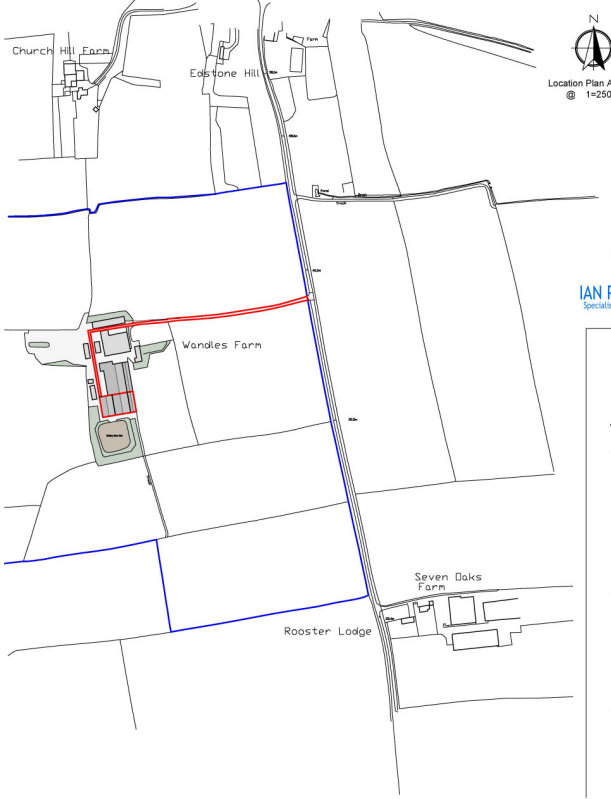

Ordnance Survey (c) Crown Copyright 2021. All rights reserved. Licence number 100022432

CLIENT
N & J Hellowell
Wandles Farm
Great Edstone
YO62 6PE

JOB TITLE
Cattle Unit Extension

DWG. TITLE
Site Location Plan A1

SCALE As annotated

DRW SH

DWG. NUMBER
IP/KH/01

DATE May 22

REV -