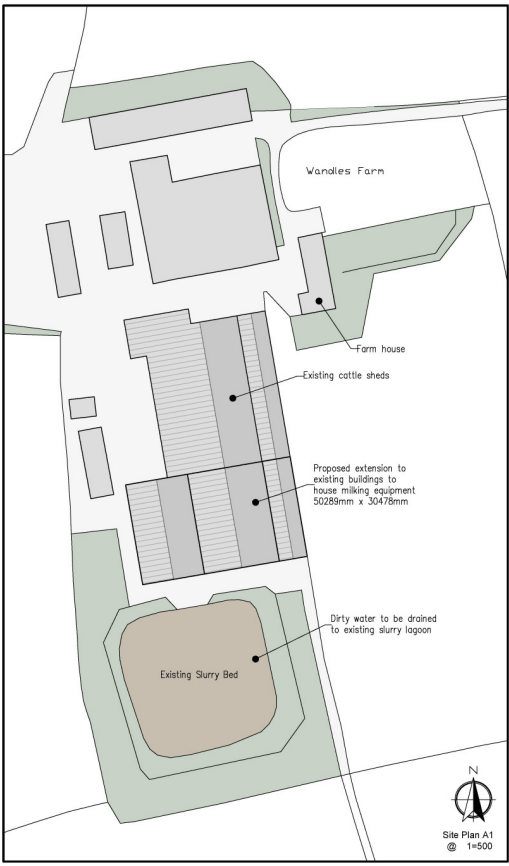

Ordnance Survey (c) Crown Copyright 2021. All rights reserved. Licence number 100022432

CLIENT
N & J Hellowell
Wandles Farm
Great Edstone
YO62 6PE

JOB TITLE
Cattle Unit Extension

DWG. TITLE
Site Location Plan A1

SCALE As annotated

DRW SH

DWG. NUMBER
IP/KH/01

DATE May 22

REV -